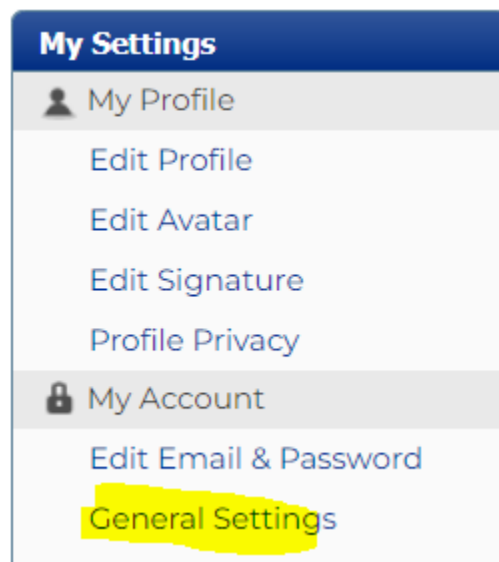

## Change Your Time Zone in SROL

- Login to SROL
- Click “settings” in the top right corner

- Down and to the left, under “My Settings” click “General Settings”

- Under “Day & Time Options” you will be able to set your time zone